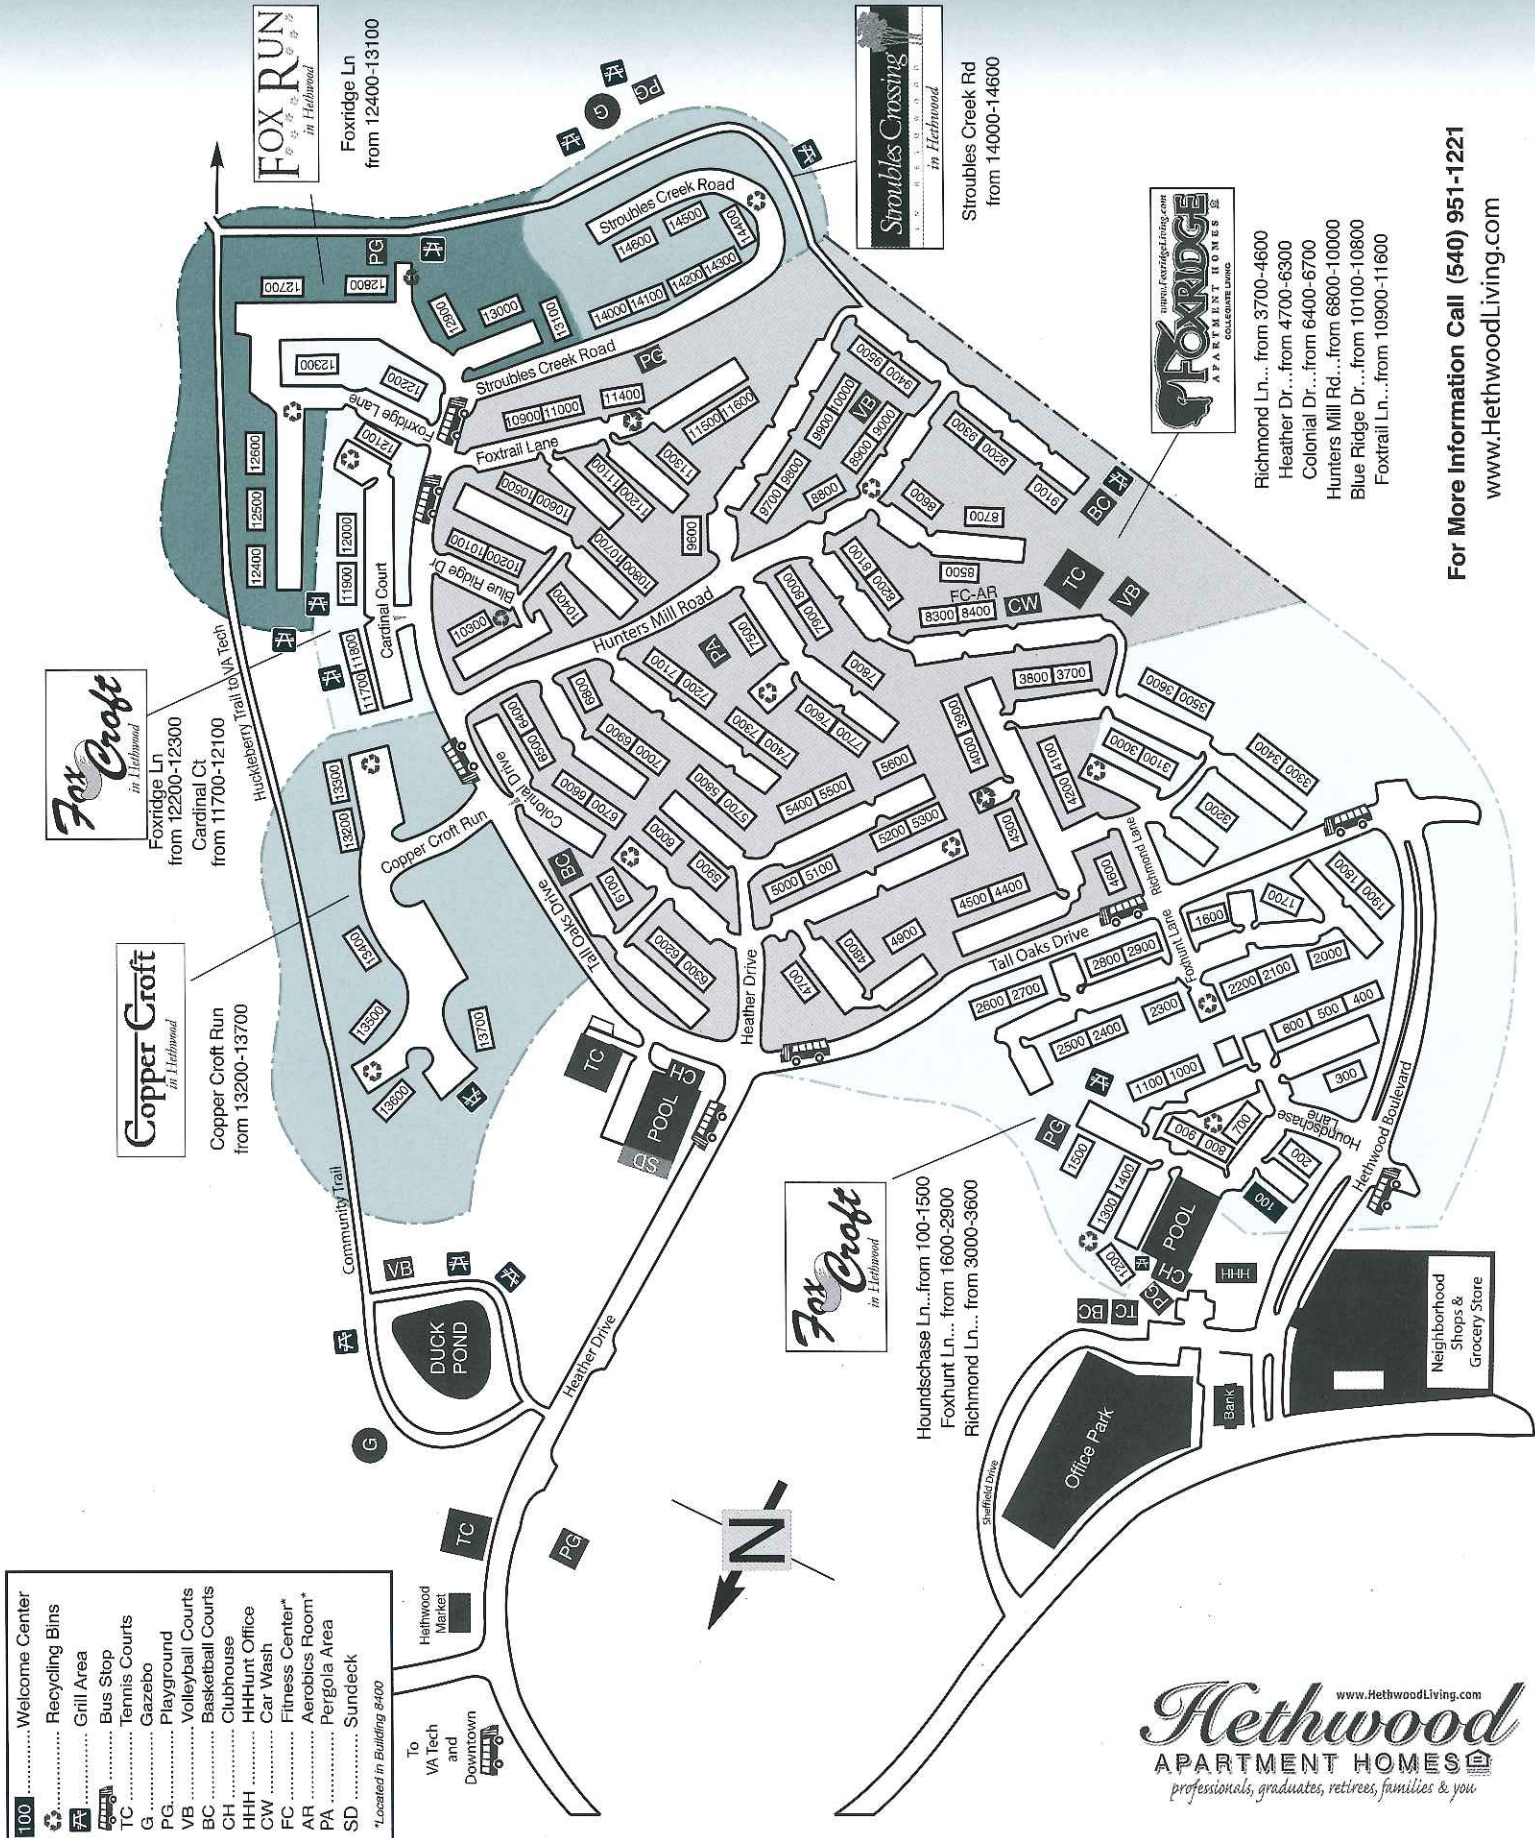

Community Map

- 100 Welcome Center
 - ♻️ Recycling Bins
 - 🍷 Grill Area
 - 🚌 Bus Stop
 - 🎾 Tennis Courts
 - Ⓞ Gazebo
 - PG Playground
 - VB Volleyball Courts
 - BC Basketball Courts
 - CH Clubhouse
 - HH HH Hunt Office
 - CW Car Wash
 - FC Fitness Center*
 - AR Aerobics Room*
 - PA Pergola Area
 - SD Sundeck
- *Located in Building 8100

Fox Croft
in Hethwood

Foxridge Ln... from 12200-12300
Cardinal Ct... from 11700-12100

Copper Croft
in Hethwood

Copper Croft Run
from 13200-13700

FOX RUN
in Hethwood

Foxridge Ln
from 12400-13100

Stroubles Crossing
in Hethwood

Stroubles Creek Rd
from 14000-14600

FOX RIDGE
APARTMENT HOMES
COLLEGEVILLE, PA

Richmond Ln... from 3700-4600
Heather Dr... from 4700-6300
Colonial Dr... from 6400-6700
Hunters Mill Rd... from 6800-10000
Blue Ridge Dr... from 10100-10800
Foxtrail Ln... from 10900-11600

Fox Croft
in Hethwood

Houndschase Ln... from 100-1500
Foxhunt Ln... from 1600-2900
Richmond Ln... from 3000-3600

Neighborhood
Shops &
Grocery Store

For More Information Call (540) 951-1221
www.HethwoodLiving.com